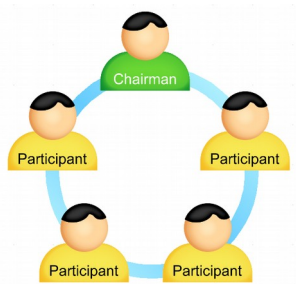

You are invited to join a conference call that is operated by newConference. In this manual you can read how simple it is to use newConference.

**Required information**

The chairperson of your meeting has provided the following information:

- ✓ the starting time of the meeting
- ✓ the dial number of newConference: +40 316300002\*
- ✓ the conference code

**Join the meeting**

- ✓ At the agreed time call +40 316300002\*
- ✓ Enter 1 to join the meeting
- ✓ Enter the conference code followed by the hash/pound key (#)